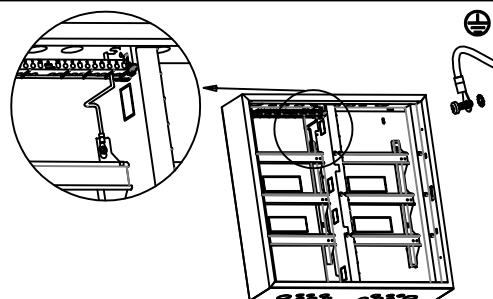

For indoor locations (50% RH at max. +40°C or for example 90% RH at +20°C)
 Temperature range: -25°C ... +60 °C, Rating Voltage AC 400V; IP30; Class I; IK08
 According to: IEC 60670-24

Click

CODE	Ø20	Ø25	Ø32/Ø40
MBW 18 - X	6	4	1/1
MBW 24 - X	6	6	2/2